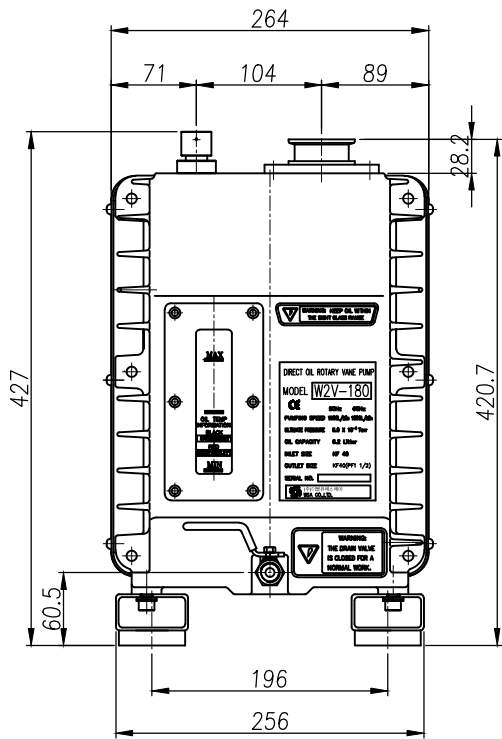

W2V180

REVISION	DATE	DESCRIPTION
1		

* 3 PHASE MOTOR

DIMENSIONS					
NO.	PART NAME	MATERIAL	QTY	REMARK	
MODEL	OIL ROTARY VACUUM PUMP	DRAWN	DESIGNED	CHECKED	APPROVED
MODEL NO.	W2V180				
DWG NO.	W2V180-S	CUSTOMER	STANDARD		
(주)더블유에스에이 WSA CO., LTD.			DATE	SCALE(A4)	
			JUL. 14 2014	1/7	