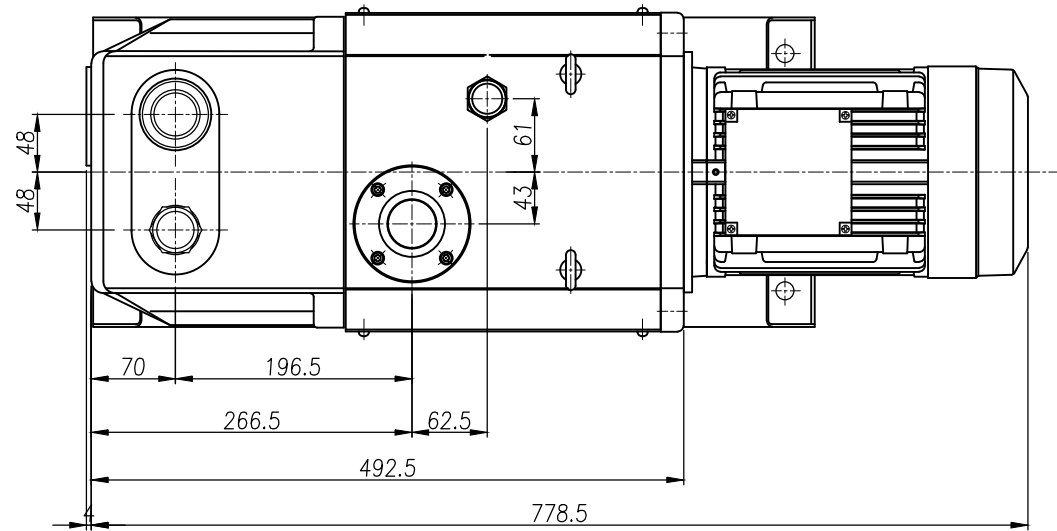

W2V180

REVISION	DATE	DESCRIPTION
1		

* 3 PHASE MOTOR

DIMENSIONS					
NO.	PART NAME	MATERIAL	QTY	REMARK	
MODEL	OIL ROTARY VACUUM PUMP	DRAWN	DESIGNED	CHECKED	APPROVED
MODEL NO.	W2V180				
DWG NO.	W2V180-S	CUSTOMER	STANDARD		
(주)더블유에스에이 WSA CO., LTD.			DATE	SCALE(A4)	
			JUL. 14 2014	1/7	