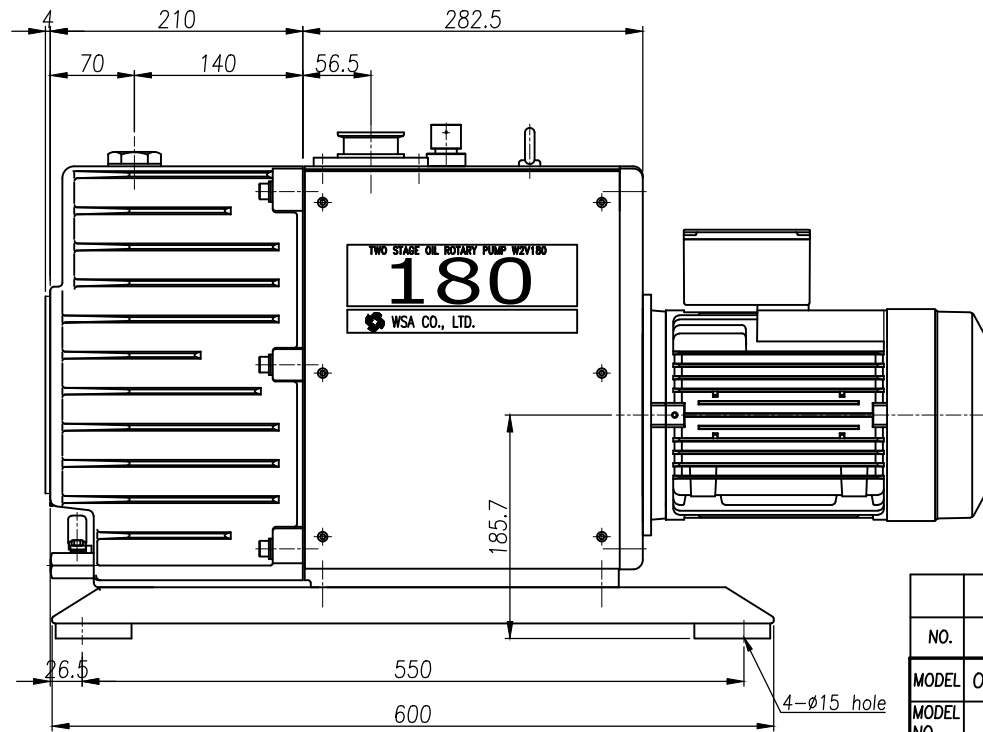

W2V180

REVISION	DATE	DESCRIPTION
1		

* 3 PHASE MOTOR

DIMENSIONS					
NO.	PART NAME	MATERIAL	QTY	REMARK	
MODEL	OIL ROTARY VACUUM PUMP	DRAWN	DESIGNED	CHECKED	APPROVED
MODEL NO.	W2V180				
DWG NO.	W2V180-S	CUSTOMER	STANDARD		
(주)더블유에스에이 WSA CO., LTD.			DATE	SCALE(A4)	
			JUL. 14 2014	1/7	